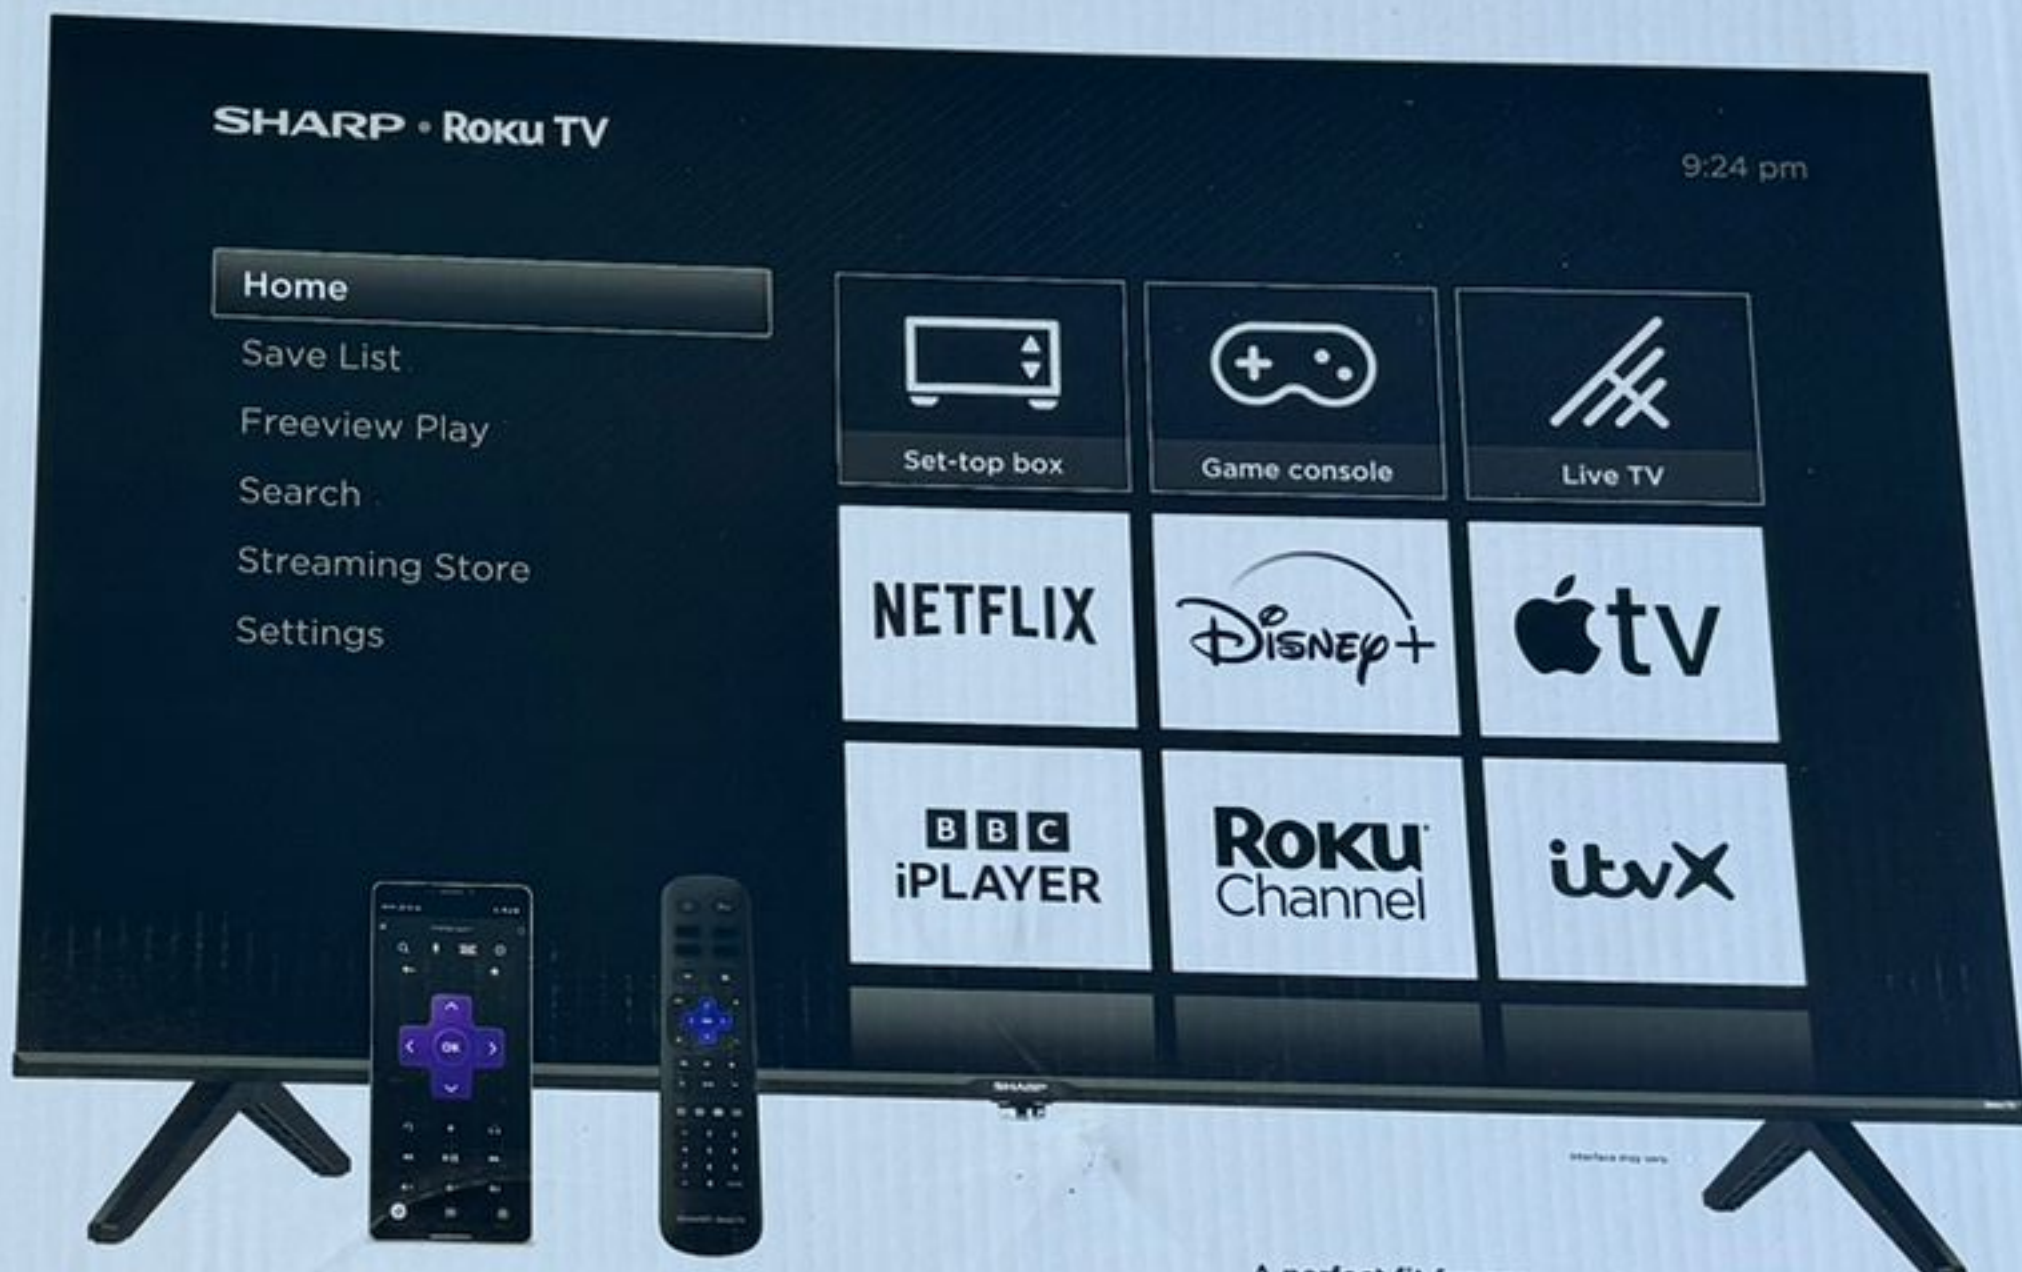

SHARP

Roku TV

40" 101 cm
Full HD Smart LED TV

Enjoy over 95 TV channels, HD channels and 24x radio stations, in addition to 7 day catch-up when you scroll back through the TV guide, plus loads more on demand.

The biggest shows live and on demand all for free

Freeview Play

Availability of channels subject to geographic location and coverage. Aerial upgrade may be required. Visit freeview.co.uk/availability. Premium Content Broadband required for catch up and on demand services. Watching on demand and catch up could take up to 10 minutes. Monthly broadband data allowances. Try catch up for selected channels.

ENERGY CLASS D

29 kWh/1000h

HDR 53

Dolby Audio
HDMI
HDR
HEVC Advance

- **FULL HD TV** 1920 x 1080
- Simple, customizable home screen
- Thousands of streaming channels
- Search across top streaming channels
- Get the newest channels and features automatically
- Works with popular voice assistants

A perfect fit for any smart home

Works with **Apple AirPlay** **Apple Home** **alex** **Google Home**

Stream free and premium TV, live news, sports, movies, and more

Plus thousands of streaming channels
Visit roku.com/channelchecker to see more channels